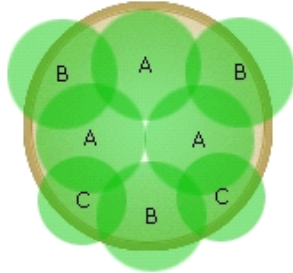

Simply Beautiful®

Long-lasting color. Simple to choose. Simple to use.

Pixie Dust

Warm Season

Dramatic Pinstripe Petunia is the "star" of this mixed combo. Paired here with Sun Spun White Petunia and Aztec Silver Magic Verbena. It's a whimsical and dainty design for sunny gardens. The plants fill and spill over the decorative pot.

18 in.

1 Pinstripe Petunia

[more...](#)

2 Sun Spun™ White Mounded Trailing Petunia

[more...](#)