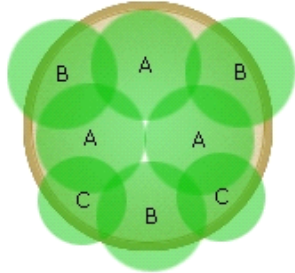

Simply Beautiful®

Long-lasting color. Simple to choose. Simple to use.

Pixie Dust

Warm Season

Dramatic Pinstripe Petunia is the "star" of this mixed combo. Paired here with Sun Spun White Petunia and Aztec Silver Magic Verbena. It's a whimsical and dainty design for sunny gardens. The plants fill and spill over the decorative pot.

18 in.

1 Pinstripe Petunia

[more...](#)

2 Sun Spun™ White Mounded Trailing Petunia

[more...](#)