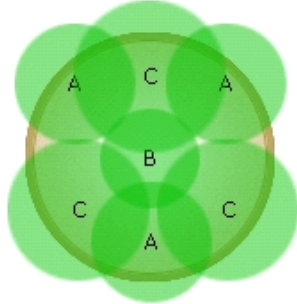

# Simply Beautiful®

Long-lasting color. Simple to choose. Simple to use.

Romance

Warm Season

Fiesta™ makes the really big, really double blooms – and they come in dozens of terrific colors! Here we chose Apple Blossom for a soft pink hue. The white flowers of Bacopa contrast nicely with its dark green foliage. Add the spiky Juncus peeking from the center and the container is complete.

14 in. (35 cm)

1 Abunda Giant White Bacopa

[more...](#)

2 Grass Juncus inflexus Blue Arrows

[more...](#)

3 Fiesta Appleblossom Double Impatiens

[more...](#)