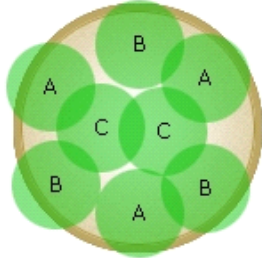

# Simply Beautiful®

Long-lasting color. Simple to choose. Simple to use.

Hot Springs

Warm Season

Petunias reign as one of the most popular annual flowers ever to grace sunny spaces. Here, any of the colors from the spreading, mounding habit of Easy Wave™ pair nicely with the taller, heat-loving Serena™ Angelonia. Talinum adds some texture with its brilliant display of bright green leaves and airy inflorescences covered in tiny rose-pink flowers.

20 in. (50 cm)

1 Serena™ Lavender  
Pink Angelonia

[more...](#)

2 Easy Wave™ White  
Improved Spreading  
Petunia

[more...](#)

3 LimA³n Talinum

[more...](#)