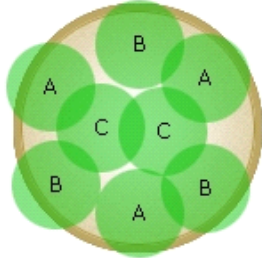

Simply Beautiful®

Long-lasting color. Simple to choose. Simple to use.

Hot Springs

Warm Season

Petunias reign as one of the most popular annual flowers ever to grace sunny spaces. Here, any of the colors from the spreading, mounding habit of Easy Wave™ pair nicely with the taller, heat-loving Serena™ Angelonia. Talinum adds some texture with its brilliant display of bright green leaves and airy inflorescences covered in tiny rose-pink flowers.

20 in. (50 cm)

1 Serena™ Lavender
Pink Angelonia

[more...](#)

2 Easy Wave™ White
Improved Spreading
Petunia

[more...](#)

3 LimA³n Talinum

[more...](#)