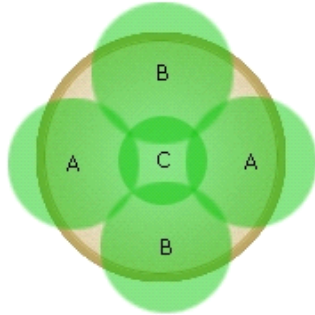

Simply Beautiful®

Long-lasting color. Simple to choose. Simple to use.

16 in. (40 cm)

1 Cabaret™ Lavender Calibrachoa

[more...](#)

2 Cabaret™ Pink Light Calibrachoa

[more...](#)

3 Grass Juncus inflexus Blue Dart

[more...](#)

#52

Warm Season

Cabaret™ Calibrachoa is a great plant for so many reasons - not only does it grow into a beautiful, cascading mound in containers and hanging baskets, but it tolerates a wide range of conditions. It will continue to bloom in hot and cool temperatures, making it the perfect low-maintenance plant for every season. Be sure to replace the nutrients that leak out of the soil during watering by feeding every few weeks with an all-purpose fertilizer.