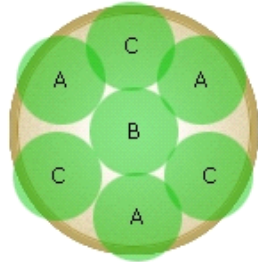

Simply Beautiful®

Long-lasting color. Simple to choose. Simple to use.

14 in. (35 cm)

1 Clear Crystal™ White Alyssum

[more...](#)

2 Grass Juncus inflexus Blue Dart

[more...](#)

3 Panola XP™ Blue Deep Blotch Pansy

[more...](#)

#51

Cool Season

The vivid color of the Pansies in this container is the focal point that really complements the other plants. But you don't have to be limited to purple - Pansies come in so many bright colors, you can have your pick! Once the weather starts to heat up, you may notice the Pansies and Alyssum beginning to wilt, so you can plan to re-plant more Pansies in Autumn.