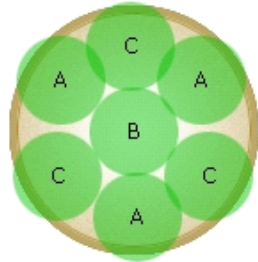

Simply Beautiful®

Long-lasting color. Simple to choose. Simple to use.

#51

Cool Season

14 in. (35 cm)

The vivid color of the Pansies in this container is the focal point that really complements the other plants. But you don't have to be limited to purple - Pansies come in so many bright colors, you can have your pick! Once the weather starts to heat up, you may notice the Pansies and Alyssum beginning to wilt, so you can plan to re-plant more Pansies in Autumn.

1 Clear Crystal™ White Alyssum

[more...](#)

2 Grass Juncus inflexus Blue Dart

[more...](#)

3 Panola XP™ Blue Deep Blotch Pansy

[more...](#)