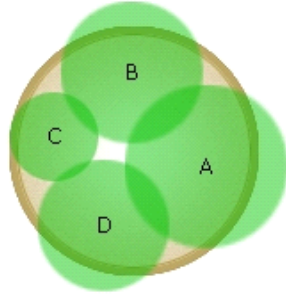

# Simply Beautiful®

Long-lasting color. Simple to choose. Simple to use.

Mocha Java

Warm Season

The multiple color patterns and leaf shapes allow you to use Coleus with a variety of colorful annuals. But be sure that the Coleus you're using matches the same exposure as your annuals – you don't want to use a shade Coleus with a full sun Lantana. This particular mixed combo features full sun varieties.

16 in. (40 cm)

1 Indian Summer Coleus

[more...](#)

2 Spiralis Twister Juncus

[more...](#)