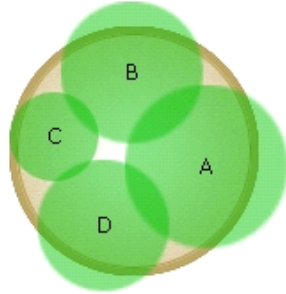

Simply Beautiful®

Long-lasting color. Simple to choose. Simple to use.

Mocha Java

Warm Season

The multiple color patterns and leaf shapes allow you to use Coleus with a variety of colorful annuals. But be sure that the Coleus you're using matches the same exposure as your annuals – you don't want to use a shade Coleus with a full sun Lantana. This particular mixed combo features full sun varieties.

16 in. (40 cm)

1 Indian Summer Coleus

[more...](#)

2 Spiralis Twister Juncus

[more...](#)