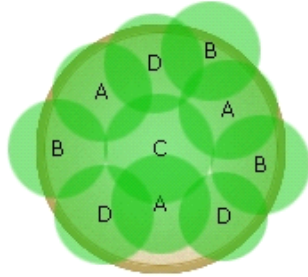

# Simply Beautiful®

Long-lasting color. Simple to choose. Simple to use.

**Cool Berry Punch  
Season**

**Cool**

14 in. (35 cm)

This sweet looking combination is perfect for the cool months of Spring and Autumn. It features just the right amount of color and texture, and offers more planting options right before the hottest part of the season. Cooler weather won't dry out the soil as quickly, but you still need to make sure this container gets plenty of water and sunlight.

1 Ideal Select WhiteFire  
Dianthus

[more...](#)

2 Silver Falls Dichondra

[more...](#)

3 Grass Juncus inflexus  
Blue Dart

[more...](#)

4 Matrix™ Rose Pansy

[more...](#)