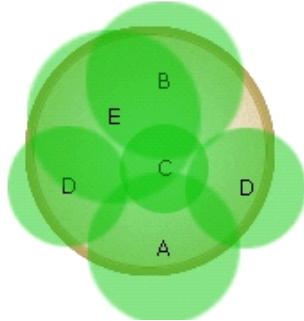

Simply Beautiful®

Long-lasting color. Simple to choose. Simple to use.

14 in. (35 cm)

#48

Warm Season

The dark leaves of the foliage plants in this combination provide a beautiful contrast to the bright colors of the Marigolds and Petunias. Purple Knight Alternanthera tends to mature to a darker color in full sun, but will still offer the best performance with regular waterings and feedings. All of the plants in this container are very heat tolerant.

5 Mystic Spires Blue Salvia

[more...](#)