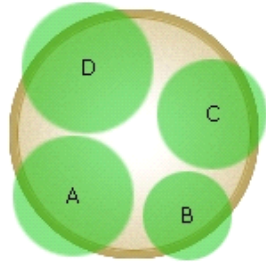

Simply Beautiful®

Long-lasting color. Simple to choose. Simple to use.

#47

Warm Season

The plants in this container may look delicate, but their beauty is only part of their appeal. They are great garden performers during heat and humidity, especially in sunny conditions. The Mandevilla offers a unique way to add height and color to a container, but be sure you provide a stake so that the plant has a chance to reach it's full vining potential.

14 in. (35 cm)

1 Serena™ Lavender
Pink Angelonia

[more...](#)

2 Silver Falls Dichondra

[more...](#)

3 Javelin Grass Juncus
Pallidus

[more...](#)

4 Cotton Candy
Mandevilla