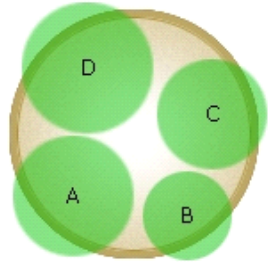

Simply Beautiful®

Long-lasting color. Simple to choose. Simple to use.

#47

Warm Season

The plants in this container may look delicate, but their beauty is only part of their appeal. They are great garden performers during heat and humidity, especially in sunny conditions. The Mandevilla offers a unique way to add height and color to a container, but be sure you provide a stake so that the plant has a chance to reach it's full vining potential.

14 in. (35 cm)

1 Serena™ Lavender
Pink Angelonia

[more...](#)

2 Silver Falls Dichondra

[more...](#)

3 Javelin Grass Juncus
Pallidus

[more...](#)

4 Cotton Candy
Mandevilla