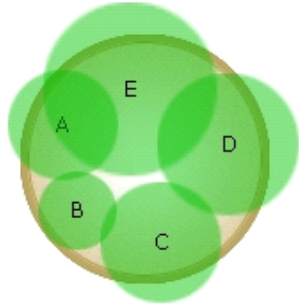

# Simply Beautiful®

Long-lasting color. Simple to choose. Simple to use.

#46

Warm Season

24 in. (60 cm)

This combination container has quite a tropical flare and would look right at home on any deck or patio during the hot Summer months. Although it features two types of Impatiens, this combination will still thrive with a small amount of sunlight, so don't worry if it gets some dappled sun from time to time. Be sure to keep the soil moist and feed with an all-purpose fertilizer every 10 to 14 days.

1 Rex Color Vision Rex Begonia

[more...](#)

2 Hedera helix Glacier

[more...](#)

3 Fiesta Orange Deep Double Impatiens

[more...](#)

4 Green Dwarf Xanthosoma Atrovirens

[more...](#)