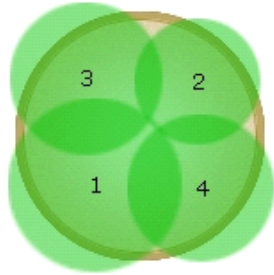

# 43

Warm Season

Petunias from the Ride The Wave family always make a big "splash" when it comes to combination plantings! The spreading habit of Easy Wave allows the other plants in this container to grow up and out so that you get a full view of each plant's beauty. Keep the soil moist so the Petunias and Colocasia can thrive.

10 to 12 in. (25 to 30 cm)

1 Black Magic Colocasia

[more...](#)

2 Grass Pennisetum setaceum

[more...](#)

3 Easy Wave™ Shell Pink Spreading Petunia

[more...](#)