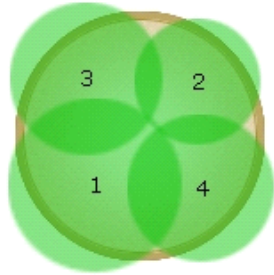

Simply Beautiful®

Long-lasting color. Simple to choose. Simple to use.

43

Warm Season

Petunias from the Ride The Wave family always make a big "splash" when it comes to combination plantings! The spreading habit of Easy Wave allows the other plants in this container to grow up and out so that you get a full view of each plant's beauty. Keep the soil moist so the Petunias and Colocasia can thrive.

10 to 12 in. (25 to 30 cm)

1 Black Magic Colocasia

[more...](#)

2 Grass Pennisetum setaceum

[more...](#)

3 Easy Wave™ Shell Pink Spreading Petunia

[more...](#)