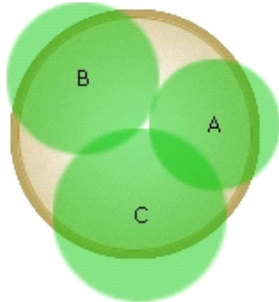

Simply Beautiful®

Long-lasting color. Simple to choose. Simple to use.

37

Warm Season

For a true walk on the wild side, be sure to include the most interesting, out-of-the-ordinary plants you can find! This container features a garden favorite - Begonias - along with unique varieties that really draw your attention. For the best results, plant in partial sun.

8 to 10 in. (20 to 25 cm)

1 BabyWing™ White Begonia

[more...](#)

2 Kong™ Rose Coleus, Premium Shade

[more...](#)

3 Licorice Helichrysum

[more...](#)