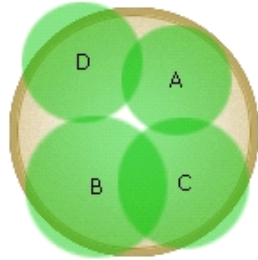

Simply Beautiful®

Long-lasting color. Simple to choose. Simple to use.

24

Warm Season

The plants in this combination offer their own unique attributes - the velvety patterns of each petal and spindly stems growing through the background add to the whole picture. Fertilize every 2 weeks and remove the dead Geranium flowers for maximum color.

12 in. (30 cm)

1 Allure Lilac Chiffon Zonal Geranium

[more...](#)

2 Blue Fan Scaevola

[more...](#)

3 Limón Talinum Paniculatum

[more...](#)