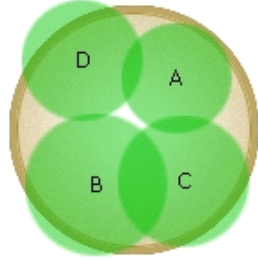

Simply Beautiful®

Long-lasting color. Simple to choose. Simple to use.

24

Warm Season

The plants in this combination offer their own unique attributes - the velvety patterns of each petal and spindly stems growing through the background add to the whole picture. Fertilize every 2 weeks and remove the dead Geranium flowers for maximum color.

12 in. (30 cm)

1 Allure Lilac Chiffon Zonal Geranium

[more...](#)

2 Blue Fan Scaevola

[more...](#)

3 Limón Talinum Paniculatum

[more...](#)