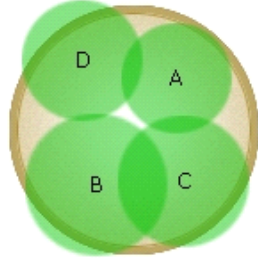

Simply Beautiful®

Long-lasting color. Simple to choose. Simple to use.

24

Warm Season

The plants in this combination offer their own unique attributes - the velvety patterns of each petal and spindly stems growing through the background add to the whole picture. Fertilize every 2 weeks and remove the dead Geranium flowers for maximum color.

12 in. (30 cm)

1 Allure Lilac Chiffon Zonal Geranium

[more...](#)

2 Blue Fan Scaevola

[more...](#)

3 Limnium Talinum Paniculatum

[more...](#)