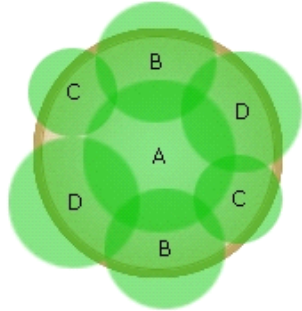

Simply Beautiful®

Long-lasting color. Simple to choose. Simple to use.

23

Warm Season

The deep green foliage and bold bloom patterns tell the story of how four different varieties can grow in harmony. Each offers a stellar performance in a wide range of climatic conditions. Be sure to water regularly during high heat and humidity. Pinch the flowers from the Coleus to encourage more foliage growth.

20 in (50 cm)

1 Dragon Wing™ Pink Begonia

[more...](#)

2 Wizard™ Sunset Coleus

[more...](#)

3 Silver Falls Dichondra

[more...](#)

4 Purple Lady Iresine