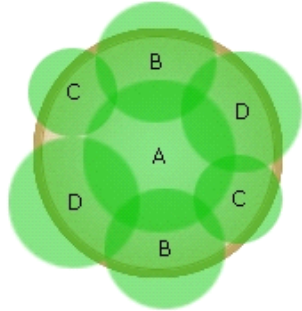

Simply Beautiful®

Long-lasting color. Simple to choose. Simple to use.

23

Warm Season

The deep green foliage and bold bloom patterns tell the story of how four different varieties can grow in harmony. Each offers a stellar performance in a wide range of climatic conditions. Be sure to water regularly during high heat and humidity. Pinch the flowers from the Coleus to encourage more foliage growth.

20 in (50 cm)

1 Dragon Wing™ Pink Begonia

[more...](#)

2 Wizard™ Sunset Coleus

[more...](#)

3 Silver Falls Dichondra

[more...](#)

4 Purple Lady Iresine

[more...](#)