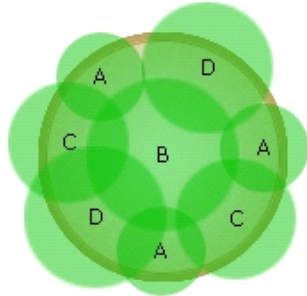

Simply Beautiful®

Long-lasting color. Simple to choose. Simple to use.

22

Warm Season

The Eragrostis (Love Grass) in this combination is the primary focus, especially during breezy Summer days. Although the varieties in this container tolerate drier conditions, regular waterings will ensure better overall performance. The Plectranthus can be trimmed back to maintain a more controlled habit.

24 in. (60 cm)

1 Silver Falls Dichondra

[more...](#)

2 Grass Eragrostis
elliottii Wind Dancer

[more...](#)

3 Wave™ Lavender
Spreading Petunia

[more...](#)

4 Silver Shield
Plectranthus