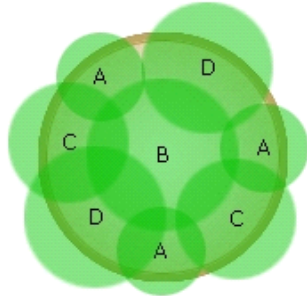

# 22

Warm Season

The Eragrostis (Love Grass) in this combination is the primary focus, especially during breezy Summer days. Although the varieties in this container tolerate drier conditions, regular waterings will ensure better overall performance. The Plectranthus can be trimmed back to maintain a more controlled habit.

24 in. ( 60 cm)

1 Silver Falls Dichondra

[more...](#)

2 Grass Eragrostis  
elliottii Wind Dancer

[more...](#)

3 Wave™ Lavender  
Spreading Petunia

[more...](#)

4 Silver Shield  
Plectranthus