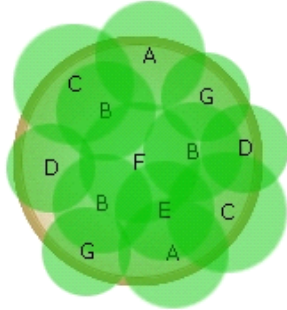

# 21

Warm Season

Bright blooms and dark foliage contrast beautifully in this combination that features a few of the most peculiar plants. But appearance only tells half the story - these varieties are extremely vigorous with excellent branching and thrive in subtropical Summer conditions. Plus, this is an extra-special container for bird lovers - feathered friends are big fans of the seed pods produced by the Ornamental Millet.