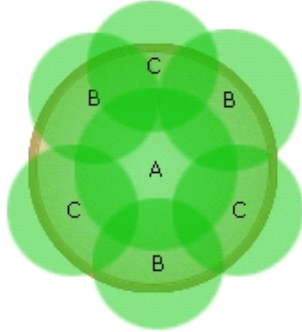

Simply Beautiful®

Long-lasting color. Simple to choose. Simple to use.

20

Warm Season

This stunning combination performs best during the hottest days of the Summer. Each plant loves the heat and will thrive with regular watering and fertilizer - especially the Hibiscus - which likes moist soil.

18 in. (45 cm)

1 Hibiscus Luna Red

[more...](#)

2 Purple Lady Iresine

[more...](#)

3 Easy Wave™ White Spreading Petunia

[more...](#)