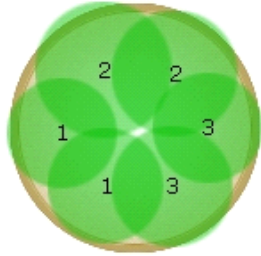

Simply Beautiful®

Long-lasting color. Simple to choose. Simple to use.

15

Cool Season

The intense color and extremely fragrant blooms of Enchantment Linaria are the primary features of this container idea. Although you can use almost any cool-season plant in this combination, the violet-colored flowers of the Dianthus and the Pansy's bright yellow petals are a great contrast to the Linaria's magenta blooms and gold "bee."

12 to 16 in. (30 to 40 cm)

1 Ideal Select Violet Dianthus

[more...](#)

2 Linaria

[more...](#)

3 Matrix™ Yellow Clear Pansy

[more...](#)