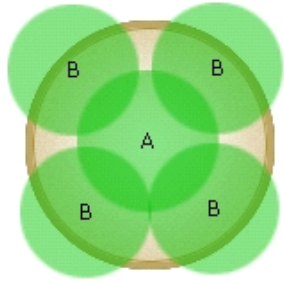

Simply Beautiful®

Long-lasting color. Simple to choose. Simple to use.

**Summer Breeze
Season**

Warm

10 to 12 in. (25 to 30 cm)

1 BabyWing™ Pink Begonia

[more...](#)

2 Celebrette Red New Guinea Impatiens