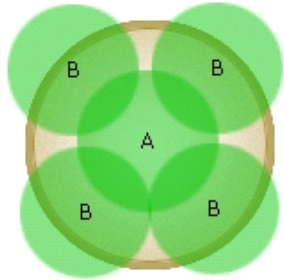

Simply Beautiful®

Long-lasting color. Simple to choose. Simple to use.

**Summer Breeze
Season**

Warm

10 to 12 in. (25 to 30 cm)

1 BabyWing™ Pink Begonia

[more...](#)

2 Celebrette Red New Guinea Impatiens