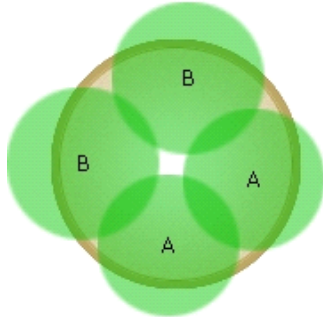

Simply Beautiful®

Long-lasting color. Simple to choose. Simple to use.

7

Warm Season

If you want something really unique and interesting, these two plants offer the best performance with an eye-catching display. The distinctive flower form of Fusion draws attention, while the textured foliage of Live Wire allows for a "touchable" container. Keep the soil moist, especially during high heat conditions.

12 to 16 in. (30 to 40 cm)

1 Live Wire Grass
Isolepis Cernua

[more...](#)

2 Fusion Peach Frost
Exotic Impatiens

[more...](#)