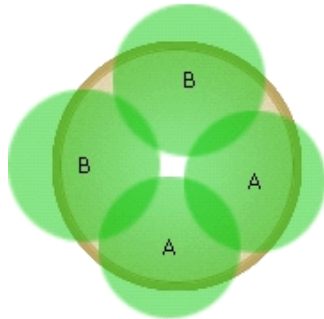

Simply Beautiful®

Long-lasting color. Simple to choose. Simple to use.

7

Warm Season

If you want something really unique and interesting, these two plants offer the best performance with an eye-catching display. The distinctive flower form of Fusion draws attention, while the textured foliage of Live Wire allows for a "touchable" container. Keep the soil moist, especially during high heat conditions.

12 to 16 in. (30 to 40 cm)

1 Live Wire Grass
Isolepis Cernua

[more...](#)

2 Fusion Peach Frost
Exotic Impatiens

[more...](#)