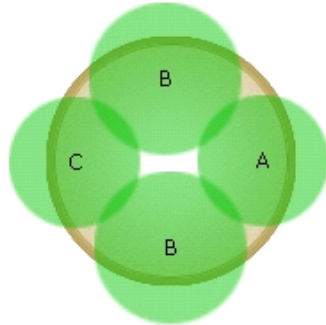

Simply Beautiful®

Long-lasting color. Simple to choose. Simple to use.

1

Warm Season

This combination delivers excellent performance even during the most stressful weather conditions. Each plant is tolerant of the hottest days of Summer and offers a unique way to "dress up" a decorative container.

12 to 16 in. (30 to 40 cm)

1 Dragon Wing™ Red Begonia

[more...](#)

2 Kong™ Red Coleus, Premium Shade

[more...](#)