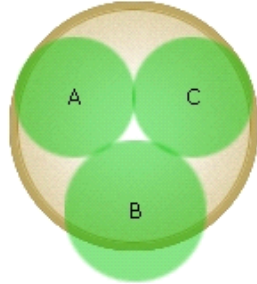

Simply Beautiful®

Long-lasting color. Simple to choose. Simple to use.

#81

Warm Season

This is a scaled-down version of a larger container. Removing inputs from groups that work well together hits many price points but still delivers on upscale design! Blue Print Scaevola stays tidy as the spiller in this mixture.

12 in. (30 cm)

1 Yellow Osteospermum

[more...](#)

2 Blue Print Scaevola

[more...](#)

3 Purple Heart Setcreasea

[more...](#)