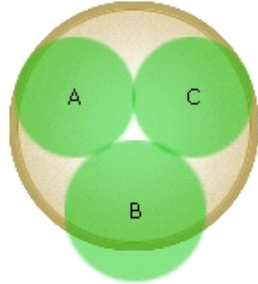

# Simply Beautiful®

Long-lasting color. Simple to choose. Simple to use.

#81

Warm Season

This is a scaled-down version of a larger container. Removing inputs from groups that work well together hits many price points but still delivers on upscale design! Blue Print Scaevola stays tidy as the spiller in this mixture.

12 in. (30 cm)

1 Yellow Osteospermum

[more...](#)

2 Blue Print Scaevola

[more...](#)

3 Purple Heart Setcreasea

[more...](#)