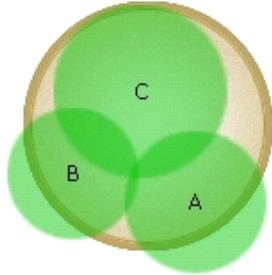

Simply Beautiful®

Long-lasting color. Simple to choose. Simple to use.

#74

Warm Season

This combo screams COLOR! What more can we say?

12 in. (30 cm)

1 Cabaret™ Cherry Rose Improved Calibrachoa

[more...](#)

2 Limelight Helichrysum

[more...](#)

3 Magilla™ Purple Perilla

[more...](#)