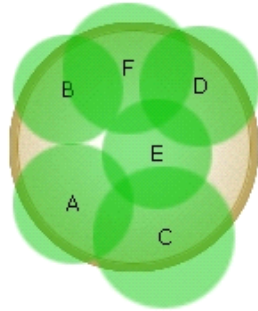

# Simply Beautiful®

Long-lasting color. Simple to choose. Simple to use.

#73

Warm Season

Rich colors, awesome shapes and terrific texture add lots of drama to this stunner.

14 in. (35 cm)

1 Cabaret™ Purple Glow Calibrachoa

[more...](#)

2 Breathless™ White Euphorbia

[more...](#)

3 Blackie Ipomoea

[more...](#)

4 Landmark Peach Sunrise Lantana

[more...](#)

5 Yellow Osteospermum