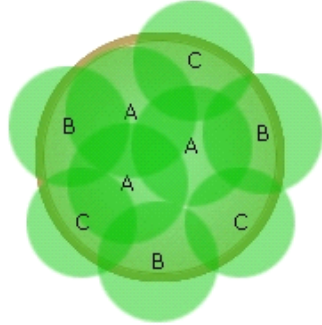

Simply Beautiful®

Long-lasting color. Simple to choose. Simple to use.

#72

Warm Season

Here's a combo with some aggressive plants playing well together. Homeowners cannot mess this up!

14 in. (35 cm)

1 Dragon Wing™ Pink Begonia

[more...](#)

2 Purple Lady Iresine

[more...](#)

3 Jade Frost Lamiastrum

[more...](#)