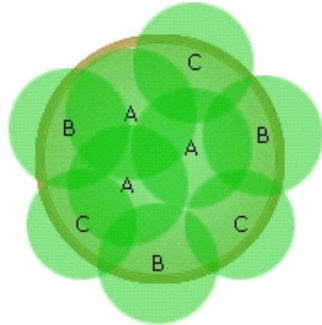

Simply Beautiful®

Long-lasting color. Simple to choose. Simple to use.

#72

Warm Season

Here's a combo with some aggressive plants playing well together. Homeowners cannot mess this up!

14 in. (35 cm)

1 Dragon Wing™ Pink Begonia

[more...](#)

2 Purple Lady Iresine

[more...](#)

3 Jade Frost Lamium

[more...](#)