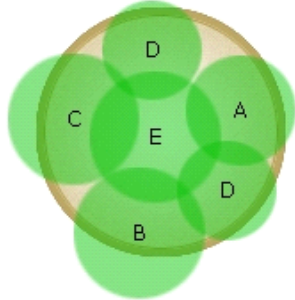

# Simply Beautiful®

Long-lasting color. Simple to choose. Simple to use.

14 in. (35 cm)

1 Purple Knight  
Alternanthera

[more...](#)

2 Million Kisses  
Romance Begonia

[more...](#)

3 Wizard™ Jade Coleus

[more...](#)

Old Meets New

Warm Season 

There are better options for the shade to add color and interest. Here's one example! It features exciting new genetics that complement classic Wizard Coleus.