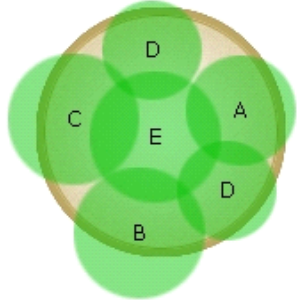

Simply Beautiful®

Long-lasting color. Simple to choose. Simple to use.

14 in. (35 cm)

1 Purple Knight
Alternanthera

[more...](#)

2 Million Kisses
Romance Begonia

[more...](#)

3 Wizard™ Jade Coleus

[more...](#)

Old Meets New

Warm Season 

There are better options for the shade to add color and interest. Here's one example! It features exciting new genetics that complement classic Wizard Coleus.