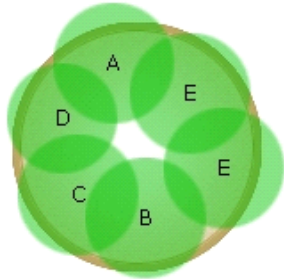

Simply Beautiful®

Long-lasting color. Simple to choose. Simple to use.

#70

Warm Season

Absolutely lovely with a perfect color balance. It all ties back to color: light and dark pink playing off the purple here for a dramatic mix.

14 in. (35 cm)

1 Breathless™ White Euphorbia

[more...](#)

2 Fiesta Appleblossom Double Impatiens

[more...](#)

3 Celebrette Pink Hot New Guinea Impatiens

[more...](#)

4 Lavender Plectranthus