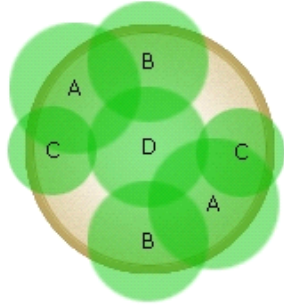

Simply Beautiful®

Long-lasting color. Simple to choose. Simple to use.

#69

Warm Season

Bring back the simple bluebell (or as the "plant geeks" call it, browallia). It has updated genetics and it looks great in this texture-filled combination.

14 in. (35 cm)

1 Dragon Wing™ Red Begonia

[more...](#)

2 Bells Blue Browallia

[more...](#)

3 Silver Falls Dichondra

[more...](#)

4 Grass Eragrostis elliottii Wind Dancer