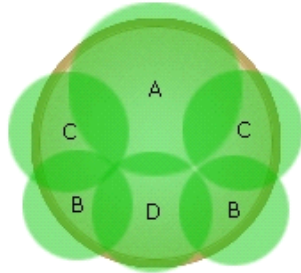

# Simply Beautiful®

Long-lasting color. Simple to choose. Simple to use.

#64

Warm Season

The silver color of the Dichondra trails and plays off the hues in metallic Gryphon. The orange New Guinea plays off the stem and leaf under-sides of Gryphon, too. Adding white inputs makes all the colors come alive.

16 in. (40 cm)

1 Lime Vein Begonia

[more...](#)

2 Silver Falls Dichondra

[more...](#)

3 Celebration Orange New Guinea Impatiens

[more...](#)

4 Celebrette Frost New Guinea Impatiens