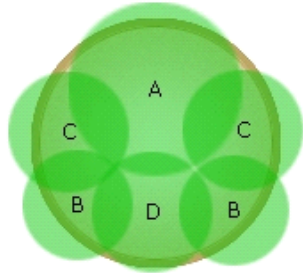

Simply Beautiful®

Long-lasting color. Simple to choose. Simple to use.

#64

Warm Season

The silver color of the Dichondra trails and plays off the hues in metallic Gryphon. The orange New Guinea plays off the stem and leaf under-sides of Gryphon, too. Adding white inputs makes all the colors come alive.

16 in. (40 cm)

1 Lime Vein Begonia

[more...](#)

2 Silver Falls Dichondra

[more...](#)

3 Celebration Orange
New Guinea Impatiens

[more...](#)

4 Celebrette Frost New
Guinea Impatiens