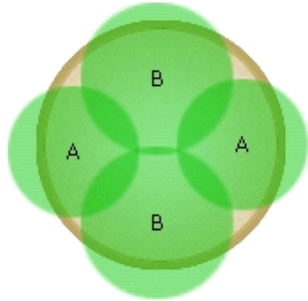

# Simply Beautiful®

Long-lasting color. Simple to choose. Simple to use.

#63

Warm Season

Simple to construct! Blooms all summer.

14 in. (35 cm)

1 Bluetopia Bacopa

[more...](#)

2 Swirl Pink Impatiens

[more...](#)