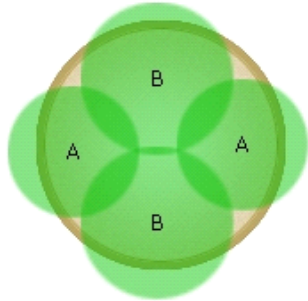

Simply Beautiful®

Long-lasting color. Simple to choose. Simple to use.

#63

Warm Season

Simple to construct! Blooms all summer.

14 in. (35 cm)

1 Bluetopia Bacopa

[more...](#)

2 Swirl Pink Impatiens

[more...](#)