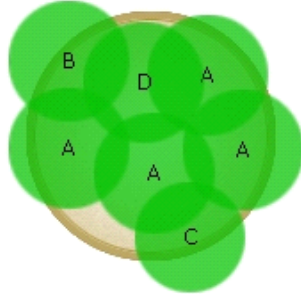

Simply Beautiful®

Long-lasting color. Simple to choose. Simple to use.

#61

Warm Season

Big bold size. All plants work together in this combo. Home gardeners will like the complementary colors of coral and purple.

14 in. (35 cm)

1 Dazzler™ Coral
Impatiens

[more...](#)

2 Magilla™ Purple
Perilla

[more...](#)

3 Nico Plectranthus

[more...](#)

4 Purple Heart
Setcreasea