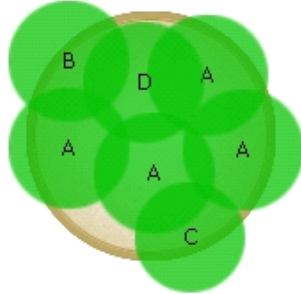

# Simply Beautiful®

Long-lasting color. Simple to choose. Simple to use.

#61

Warm Season

Big bold size. All plants work together in this combo. Home gardeners will like the complementary colors of coral and purple.

14 in. (35 cm)

1 Dazzler™ Coral Impatiens

[more...](#)

2 Magilla™ Purple Perilla

[more...](#)

3 Nico Plectranthus

[more...](#)

4 Purple Heart Setcreasea