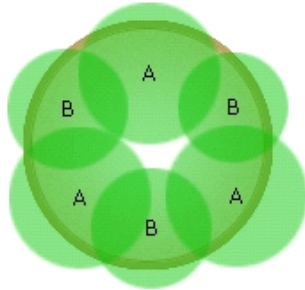

# Simply Beautiful®

Long-lasting color. Simple to choose. Simple to use.

Candle Light

Warm Season

The bold black-and-gold coloring of Phantom Petunia pairs well with the soft yellow Sun Spun Petunia. The bright color pops off of the dark, black base. A great combo addition to patio gardens or window boxes.