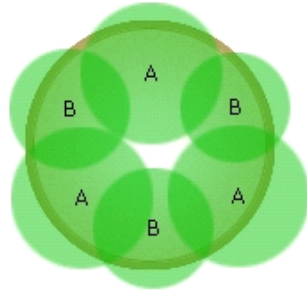

Simply Beautiful®

Long-lasting color. Simple to choose. Simple to use.

Candle Light

Warm Season

The bold black-and-gold coloring of Phantom Petunia pairs well with the soft yellow Sun Spun Petunia. The bright color pops off of the dark, black base. A great combo addition to patio gardens or window boxes.