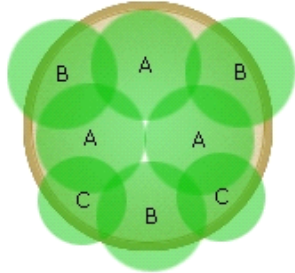

Simply Beautiful®

Long-lasting color. Simple to choose. Simple to use.

Pixie Dust

Warm Season

Dramatic Pinstripe Petunia is the “star” of this mixed combo. Paired here with Sun Spun White Petunia and Aztec Silver Magic Verbena. It’s a whimsical and dainty design for sunny gardens. The plants fill and spill over the decorative pot.

18 in.

1 Pinstripe Petunia

[more...](#)

2 Sun Spun™ White Petunia

[more...](#)