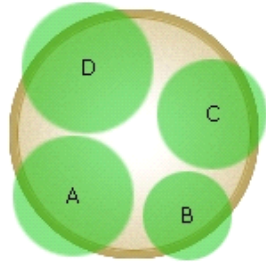

# Simply Beautiful®

Long-lasting color. Simple to choose. Simple to use.

#47

Warm Season

The plants in this container may look delicate, but their beauty is only part of their appeal. They are great garden performers during heat and humidity, especially in sunny conditions. The Mandevilla offers a unique way to add height and color to a container, but be sure you provide a stake so that the plant has a chance to reach it's full vining potential.

14 in. (35 cm)

1 Serena™ Lavender  
Pink Angelonia

[more...](#)

2 Silver Falls Dichondra

[more...](#)

3 Javelin Grass Juncus  
Pallidus

[more...](#)

4 Cotton Candy  
Mandevilla