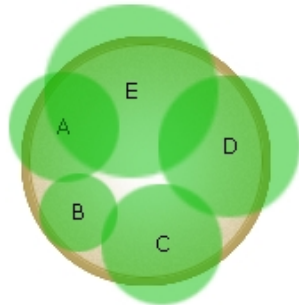

Simply Beautiful®

Long-lasting color. Simple to choose. Simple to use.

24 in. (60 cm)

#46

Warm Season

This combination container has quite a tropical flare and would look right at home on any deck or patio during the hot Summer months. Although it features two types of Impatiens, this combination will still thrive with a small amount of sunlight, so don't worry if it gets some dappled sun from time to time. Be sure to keep the soil moist and feed with an all-purpose fertilizer every 10 to 14 days.

1 Rex Color Vision Rex Begonia

[more...](#)

2 Hedera helix Glacier

[more...](#)

3 Fiesta Orange Deep Double Impatiens

[more...](#)

4 Fusion Radiance Exotic Impatiens

[more...](#)