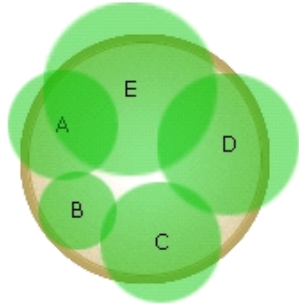

Simply Beautiful®

Long-lasting color. Simple to choose. Simple to use.

#46

Warm Season

24 in. (60 cm)

This combination container has quite a tropical flare and would look right at home on any deck or patio during the hot Summer months. Although it features two types of Impatiens, this combination will still thrive with a small amount of sunlight, so don't worry if it gets some dappled sun from time to time. Be sure to keep the soil moist and feed with an all-purpose fertilizer every 10 to 14 days.

1 Rex Color Vision Rex Begonia

[more...](#)

2 Hedera helix Glacier

[more...](#)

3 Fiesta Orange Deep Double Impatiens

[more...](#)

4 Green Dwarf Xanthosoma Atrovirens

[more...](#)