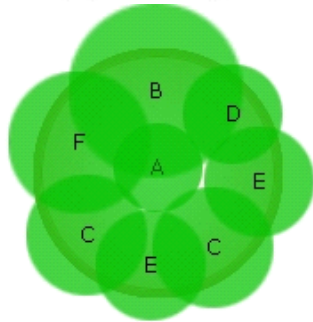

Simply Beautiful®

Long-lasting color. Simple to choose. Simple to use.

42

Warm Season

This whimsical container features some of the most unique foliage plants and ornamental grasses. The plum-colored Petunias, Angelonia and Pentas add an extra-special splash of color to a combo that already attracts lots of attention. These plants are very heat and drought tolerant, but perform the best when watered frequently.

10 to 12 in. (25 to 30 cm)

1 Serena™ Lavender
Angelonia

[more...](#)

2 Grass Pennisetum
orientale Karley Rose

[more...](#)

3 Licorice Helichrysum

[more...](#)

4 Butterfly Lavender
Light Pentas

[more...](#)

5 Suncatcher Plum Vein
Trailing Petunia

[more...](#)

6 Persian Shield
Strobilanthes

[more...](#)