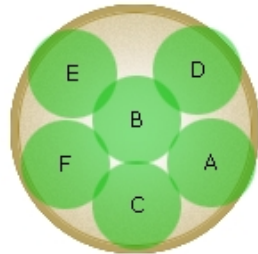

Simply Beautiful®

Long-lasting color. Simple to choose. Simple to use.

39

Warm Season

Just like inside your home, you can use similar colors to decorate your living space. This combination features shades of dark purple, green and pink - which will make any black or brown container be the focal point on your patio or garden. Be sure to watering frequently and feed with an all-purpose fertilizer.

10 to 12 in. (25 to 30 cm)

1 Serena™ Lavender Angelonia

[more...](#)

2 Ace Of Spades Ipomoea

[more...](#)

3 Easy Wave™ Blue Spreading Petunia

[more...](#)

4 Mystic Spires Blue Salvia