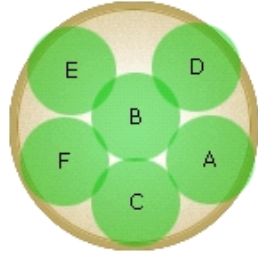

Simply Beautiful®

Long-lasting color. Simple to choose. Simple to use.

39

Warm Season

Just like inside your home, you can use similar colors to decorate your living space. This combination features shades of dark purple, green and pink - which will make any black or brown container be the focal point on your patio or garden. Be sure to watering frequently and feed with an all-purpose fertilizer.

10 to 12 in. (25 to 30 cm)

1 Serena™ Lavender
Angelonia

[more...](#)

2 Ace Of Spades
Ipomoea

[more...](#)

3 Easy Wave™ Blue
Spreading Petunia

[more...](#)

4 Mystic Spires Blue
Salvia