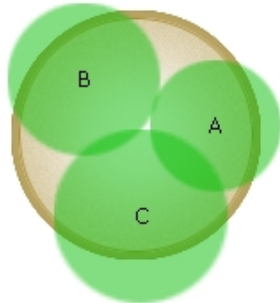

Simply Beautiful®

Long-lasting color. Simple to choose. Simple to use.

8 to 10 in. (20 to 25 cm)

37

Warm Season

For a true walk on the wild side, be sure to include the most interesting, out-of-the-ordinary plants you can find! This container features a garden favorite - Begonias - along with unique varieties that really draw your attention. For the best results, plant in partial sun.