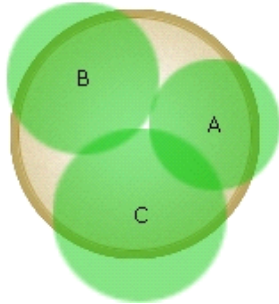

Simply Beautiful®

Long-lasting color. Simple to choose. Simple to use.

37

Warm Season

For a true walk on the wild side, be sure to include the most interesting, out-of-the-ordinary plants you can find! This container features a garden favorite - Begonias - along with unique varieties that really draw your attention. For the best results, plant in partial sun.

8 to 10 in. (20 to 25 cm)

1 BabyWing™ White Begonia

[more...](#)

2 Kong™ Rose Coleus, Premium Shade

[more...](#)

3 Licorice Helichrysum

[more...](#)