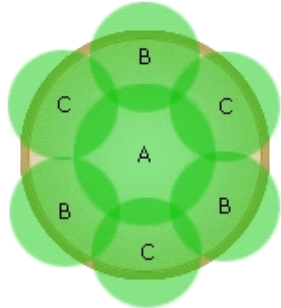

Simply Beautiful®

Long-lasting color. Simple to choose. Simple to use.

26

Warm Season

The varieties of this unique combination may blend together upon first glance, but its breath-taking outline attracts positive attention. Fertilize every 10 to 14 days and trim the Plectranthus to maintain its shape. Birds love the seeds produced by the Ornamental Millet's spikes.

20 in. (50 cm)

1 Purple Majesty
Ornamental Millet

[more...](#)

2 Wave™ Misty Lilac
Spreading Petunia

[more...](#)

3 Silver Shield
Plectranthus

[more...](#)