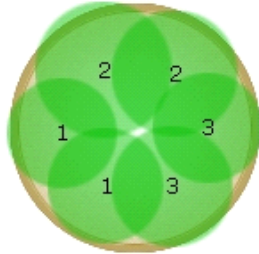

Simply Beautiful®

Long-lasting color. Simple to choose. Simple to use.

15

Cool Season

The intense color and extremely fragrant blooms of Enchantment Linaria are the primary features of this container idea. Although you can use almost any cool-season plant in this combination, the violet-colored flowers of the Dianthus and the Pansy's bright yellow petals are a great contrast to the Linaria's magenta blooms and gold "bee."

12 to 16 in. (30 to 40 cm)

1 Ideal Select Violet Dianthus

[more...](#)

2 Linaria

[more...](#)

3 Matrix™ Yellow Clear Pansy

[more...](#)