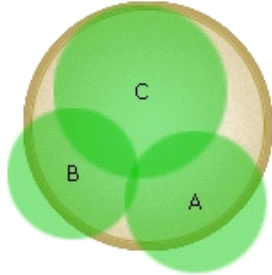

# Simply Beautiful®

Long-lasting color. Simple to choose. Simple to use.

#74

Warm Season

This combo screams COLOR! What more can we say?

12 in. (30 cm)

1 Cabaret™ Cherry Rose Improved Calibrachoa

[more...](#)

2 Limelight Helichrysum

[more...](#)

3 Magilla™ Purple Perilla

[more...](#)