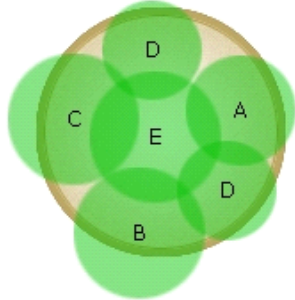

Simply Beautiful®

Long-lasting color. Simple to choose. Simple to use.

14 in. (35 cm)

1 Purple Knight
Alternanthera

[more...](#)

2 Million Kisses
Romance Begonia

[more...](#)

3 Wizard™ Jade Coleus

[more...](#)

Old Meets New

Warm Season 

There are better options for the shade to add color and interest. Here's one example! It features exciting new genetics that complement classic Wizard Coleus.