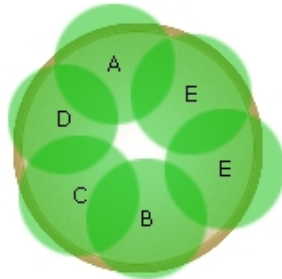

Simply Beautiful®

Long-lasting color. Simple to choose. Simple to use.

#70

Warm Season

Absolutely lovely with a perfect color balance. It all ties back to color: light and dark pink playing off the purple here for a dramatic mix.

14 in. (35 cm)

1 Breathless™ White Euphorbia

[more...](#)

2 Fiesta Appleblossom Double Impatiens

[more...](#)

3 Celebrette Pink Hot New Guinea Impatiens

[more...](#)

4 Lavender Plectranthus