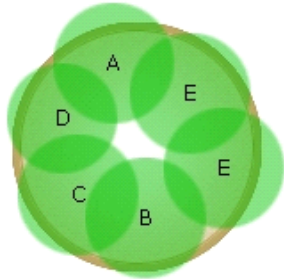

# Simply Beautiful®

Long-lasting color. Simple to choose. Simple to use.

#70

Warm Season

Absolutely lovely with a perfect color balance. It all ties back to color: light and dark pink playing off the purple here for a dramatic mix.

14 in. (35 cm)

1 Breathless™ White Euphorbia

[more...](#)

2 Fiesta Appleblossom Double Impatiens

[more...](#)

3 Celebrette Pink Hot New Guinea Impatiens

[more...](#)

4 Lavender Plectranthus