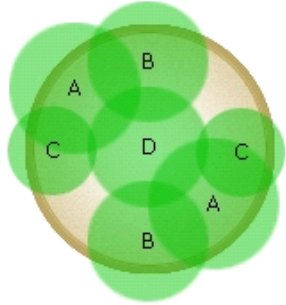

Simply Beautiful®

Long-lasting color. Simple to choose. Simple to use.

#69

Warm Season

Bring back the simple bluebell (or as the "plant geeks" call it, browallia). It has updated genetics and it looks great in this texture-filled combination.

14 in. (35 cm)

1 Dragon Wing™ Red Begonia

[more...](#)

2 Bells Blue Browallia

[more...](#)

3 Silver Falls Dichondra

[more...](#)

4 Grass Eragrostis eliottii Wind Dancer