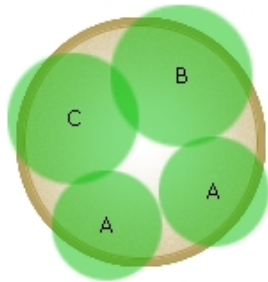

# Simply Beautiful®

Long-lasting color. Simple to choose. Simple to use.

14 in. (35 cm)

1 Blutoxia Bacopa

[more...](#)

2 Dragon Wing™ Pink Begonia

[more...](#)

3 Fiesta White Double Impatiens