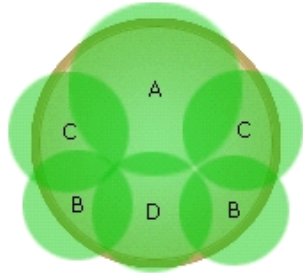

# Simply Beautiful®

Long-lasting color. Simple to choose. Simple to use.

#64

Warm Season

The silver color of the Dichondra trails and plays off the hues in metallic Gryphon. The orange New Guinea plays off the stem and leaf under-sides of Gryphon, too. Adding white inputs makes all the colors come alive.

16 in. (40 cm)

1 Lime Vein Begonia

[more...](#)

2 Silver Falls Dichondra

[more...](#)

3 Celebration Orange New Guinea Impatiens

[more...](#)

4 Celebrette Frost New Guinea Impatiens