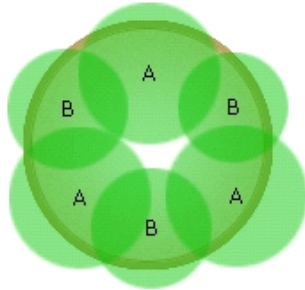

Simply Beautiful®

Long-lasting color. Simple to choose. Simple to use.

Candle Light

Warm Season

The bold black-and-gold coloring of Phantom Petunia pairs well with the soft yellow Sun Spun Petunia. The bright color pops off of the dark, black base. A great combo addition to patio gardens or window boxes.

14 in.

1 Phantom Petunia

[more...](#)

2 Sun Spun™ Yellow Petunia

[more...](#)